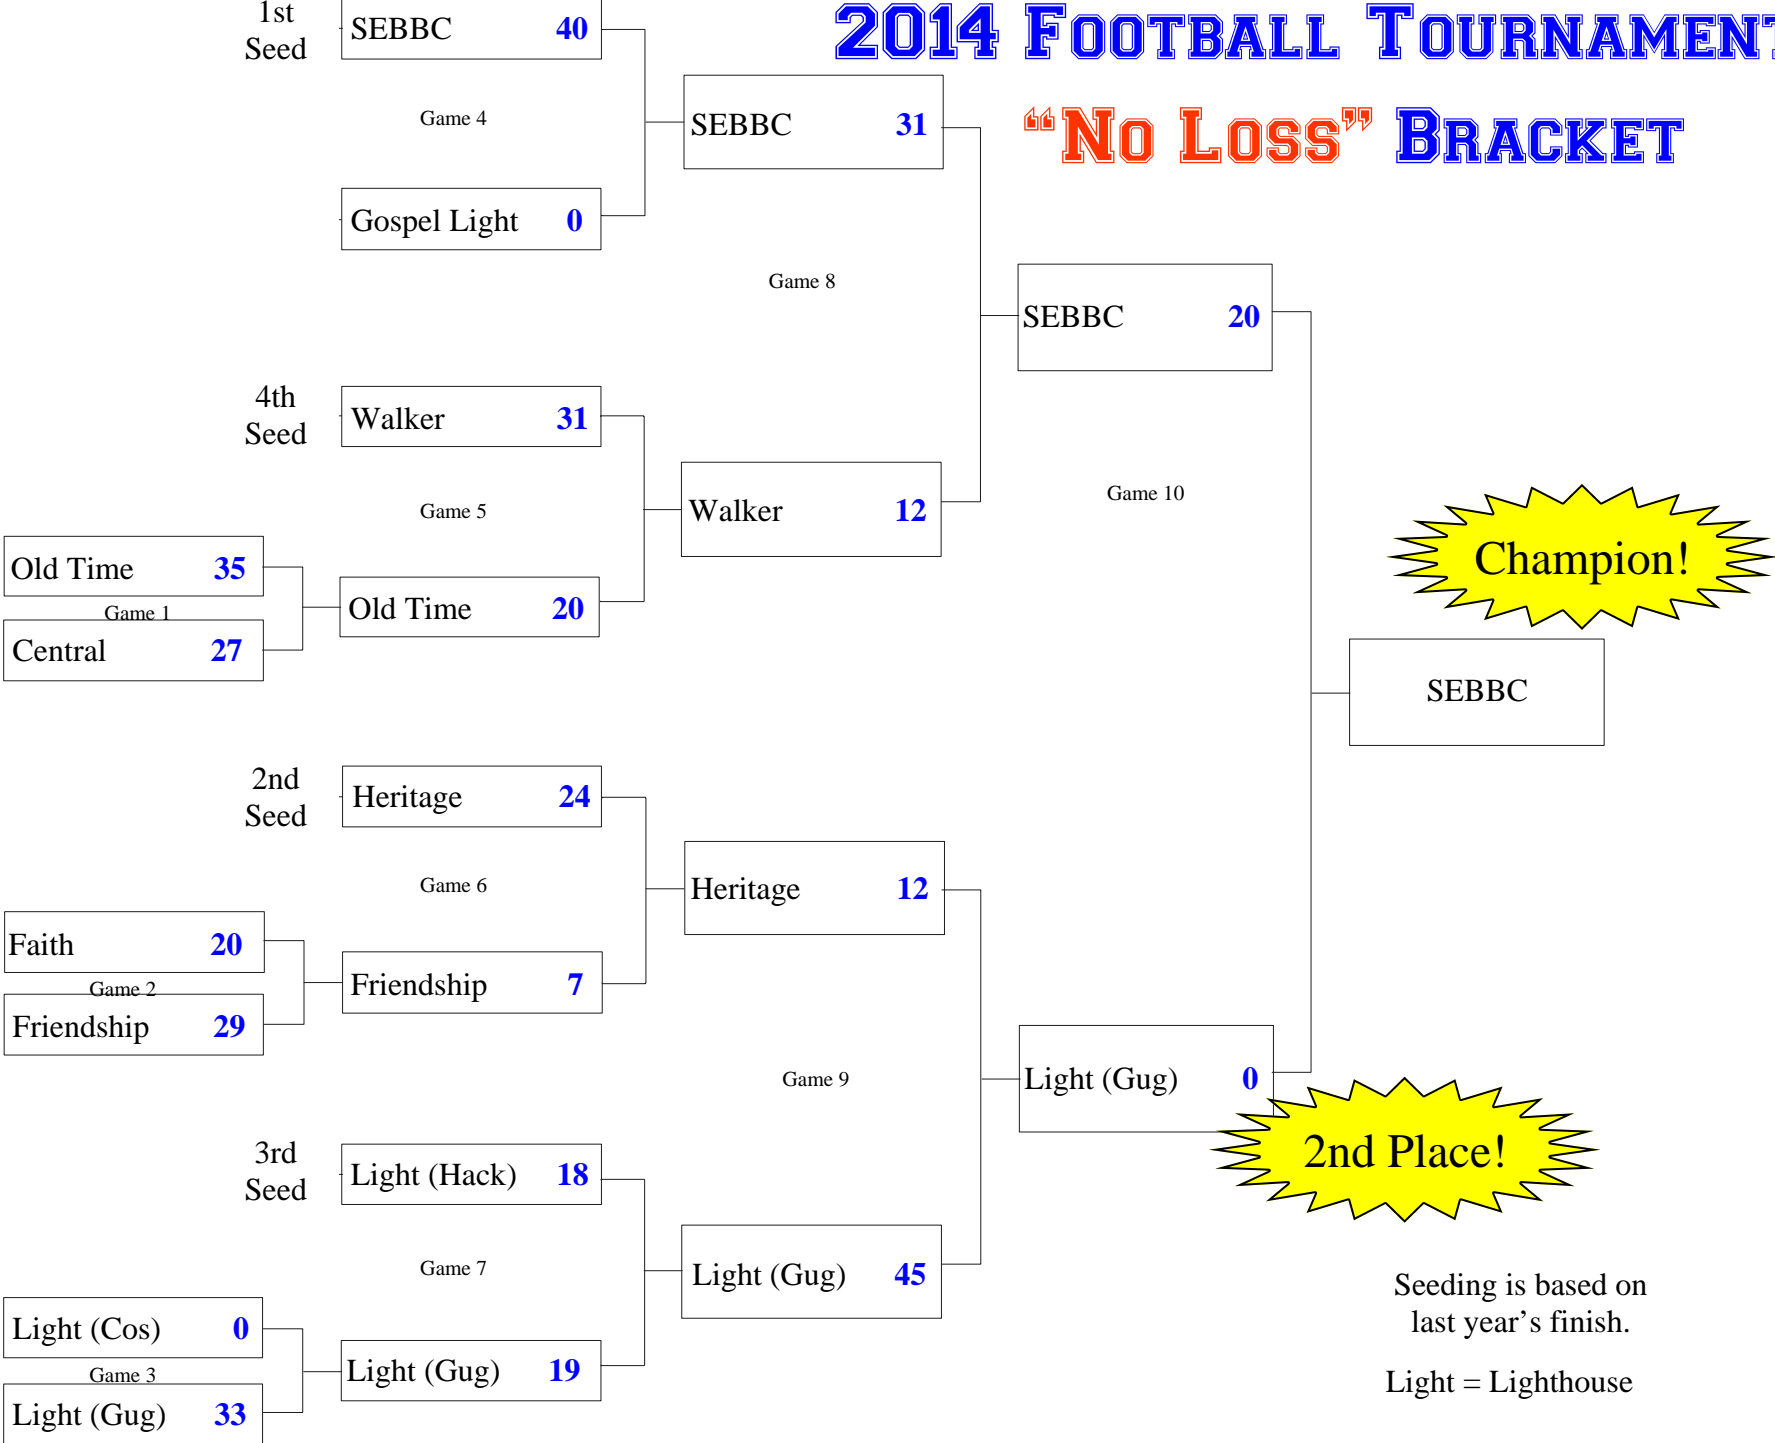

# 2014 FOOTBALL TOURNAMENT

## “No Loss” BRACKET

Seeding is based on last year's finish.  
Light = Lighthouse